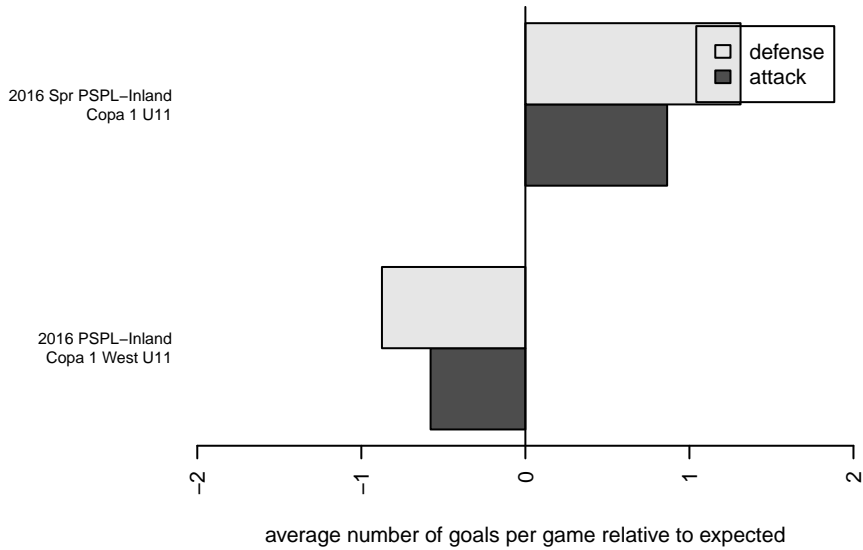

Performance relative to 13 month average