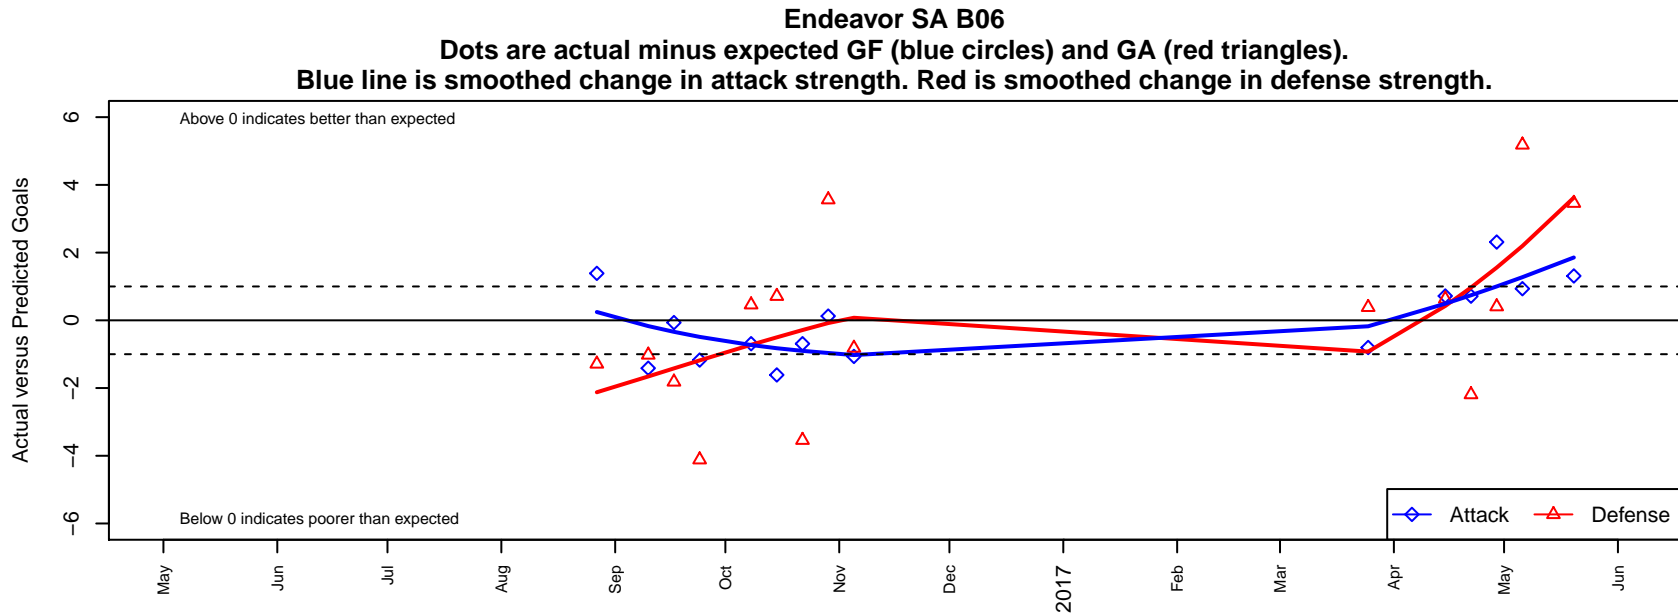

Endeavor SA B06

, WA
 B06 total strength=321
 attack=0.35 defense=0.1
 fall league = PSPL–Inland Copa 1 West U11
 spr league = Spr PSPL–Inland Copa 1 U11

alt names used:
 Endeavour Soccer Academy Boys '06
 Endeavour Soccer Academy Boys '06

Venues played:
 2016 PSPL–Inland Copa 1 West U11
 2016 Spr PSPL–Inland Copa 1 U11

**attack and defense variance (black dot)
relative to other teams
and top 10 in region**

**attack and defense rating
relative to others at age
and all opponents in last 13 months**