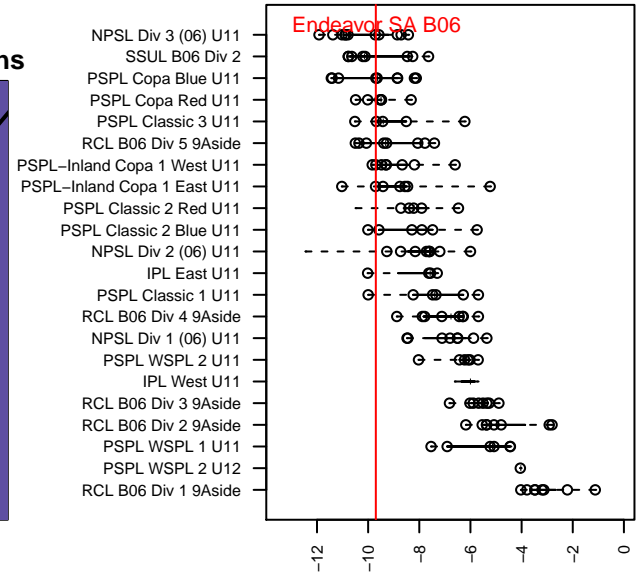

Endeavor SA B06

, WA
 B06 total strength=321
 attack=0.35 defense=0.1
 fall league = PSPL–Inland Copa 1 West U11
 spr league = Spr PSPL–Inland Copa 1 U11

alt names used:
 Endeavour Soccer Academy Boys '06
 Endeavour Soccer Academy Boys '06

Venues played:
 2016 PSPL–Inland Copa 1 West U11
 2016 Spr PSPL–Inland Copa 1 U11

**attack and defense variance (black dot)
relative to other teams
and top 10 in region**

**attack and defense rating
relative to others at age
and all opponents in last 13 months**